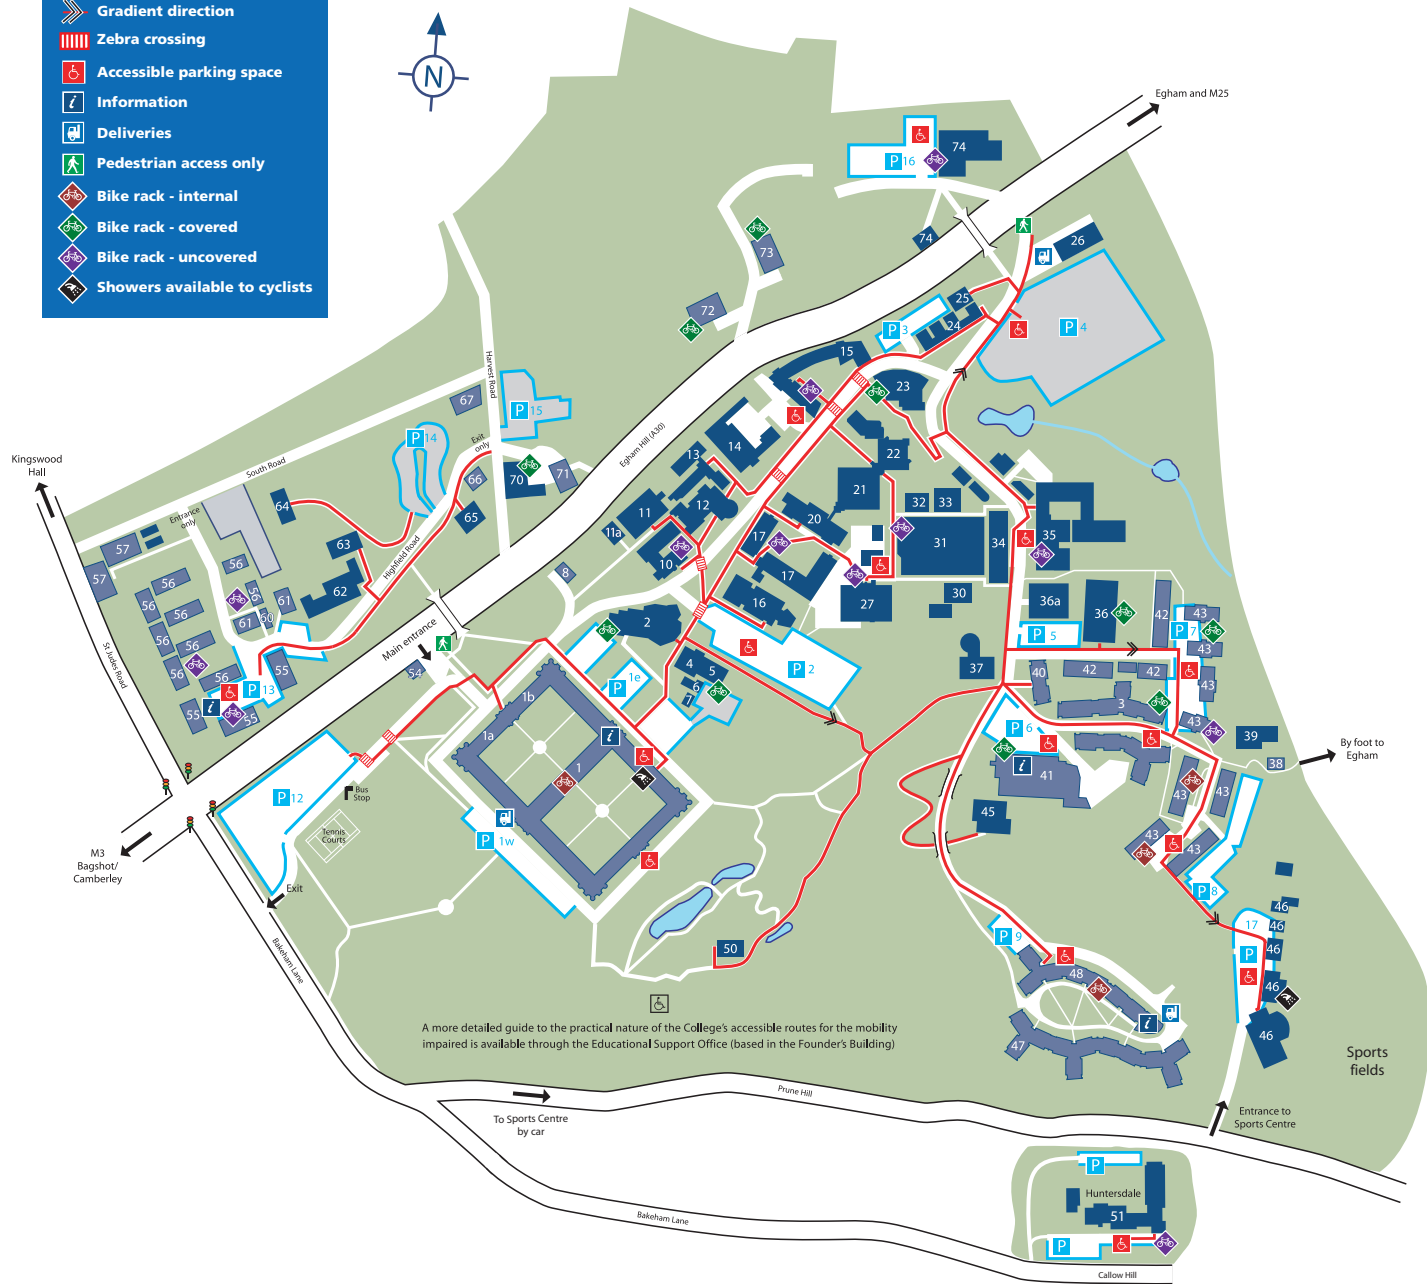

LONDON

Waterloo

Slough

Windsor

London Heathrow

Egham

Staines

R.Thames

1

14

13

1

12
2

11

3

Campus plan

Key

- Campus buildings
- Residences
- Car parks (1-17)
- Gravel car parks
- Accessible route
- Gradient direction
- Zebra crossing
- Accessible parking space
- Information
- Deliveries
- Pedestrian access only
- Bike rack - internal
- Bike rack - covered
- Bike rack - uncovered
- Showers available to cyclists

Academic departments and centres

Archive and Bedford Centre	1	Founder's Building
Biological Sciences	31, 34	Bourne & Wolfson Laboratories
Classics & Philosophy	1	Founder's Building (west ground floor)
Computer Science	17	McCrea Building
Criminology & Sociology	16	Arts Building
Drama & Theatre	74	Sutherland House and Lodge ☒
	25, 14	Handa Noh Theatre, Boilerhouse Complex
Earth Sciences	35, 36, 36a	Queen's Building, Annexe & John Bowyer Building
Economics	20	Horton Building ☒ (upper floor)
English	15	International Building
European Studies	1	Founder's Building (west first floor)
Geography	35, 36, 36a	Queen's Building & Annexe
Health & Social Care	16	Arts Building
Hellenic Institute	15	International Building
History	17	McCrea Building
Management	12, 13, 1	Moore Building ☒, Annexe & Founder's Building (east first floor)
Mathematics	17	McCrea Building
Media Arts	11	Williams Building ☒ & Arts Building (ground floor)
Modern Languages	15	International Building
French	15	International Building
German	15	International Building
Hispanic Studies	15	International Building
Italian	15	International Building
Music	62, 65	Wetton's Terrace ☒, Woodlands ☒
Physics	21, 22	Tolansky & Wilson Laboratories
Politics & International Relations	1	Founder's Building (west first floor)
Psychology	34, 30	Wolfson Laboratory, Bourne Annexe
Royal Holloway International	15	International Building